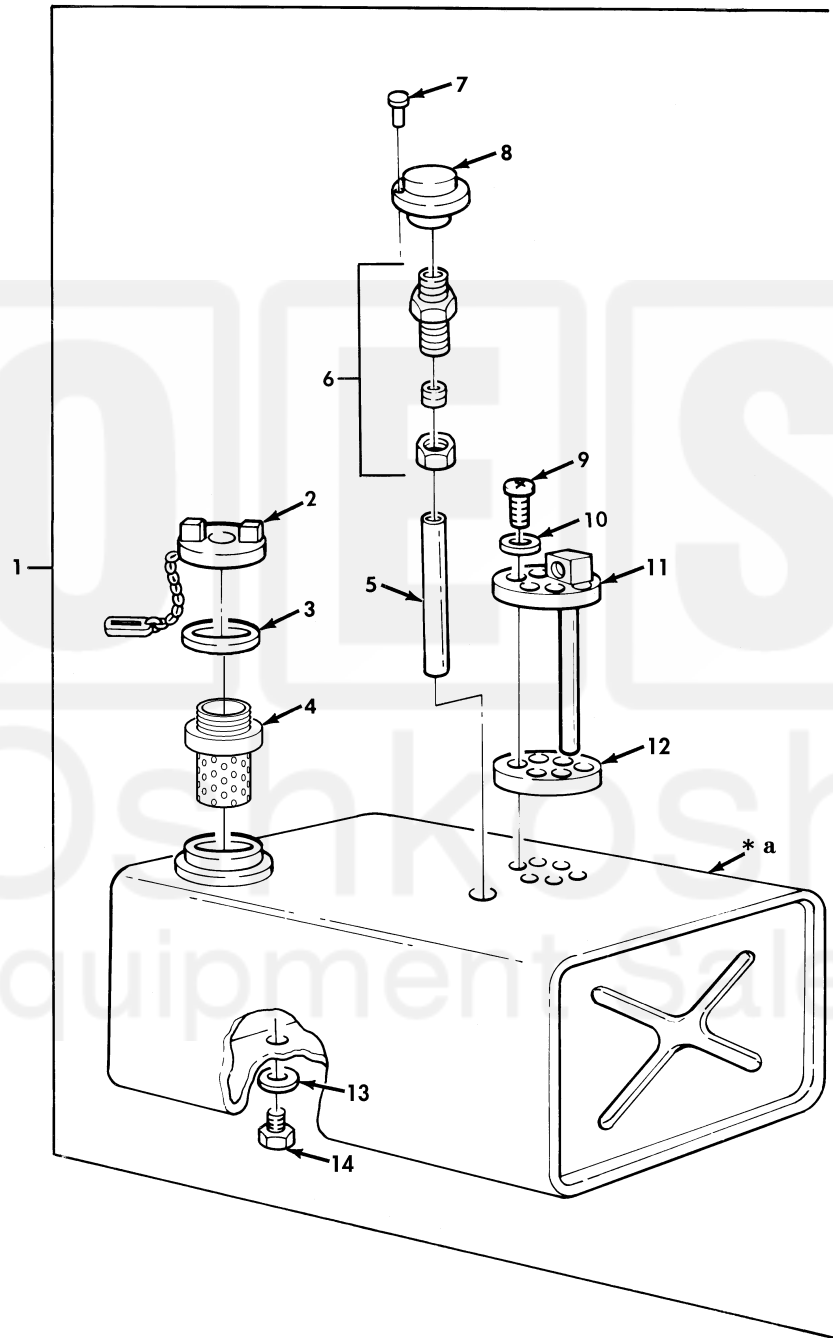

UNIT, DIRECT SUPPORT, AND GENERAL SUPPORT MAINTENANCE
REPAIR PARTS AND SPECIAL TOOLS LIST
TRUCK, 5-TON, 6X6, M809 SERIES TRUCKS (DIESEL)

* a PART OF ITEM 1

Figure 59. Fuel Tank Assemblies.

(1) ITEM NO	(2) SMR CODE	(3) NSN	(4) CAGEC	(5) PART NUMBER	(6) DESCRIPTION AND USABLE ON CODE (UOC)	(7) QTY
GROUP 0306 TANKS,LINES,FITTINGS, HEADERS						
FIG. 59 FUEL TANK ASSEMBLIES						
1	PAOOO	2910-00-409-4016	19207	11648586	TANK,FUEL,ENGINE 78 GALLON..... UOC:614,620,621,622,625,626,628,629, 637,638	1
1	PAOOO	2910-00-401-9551	19207	11648586-1	TANK,FUEL,ENGINE 78 GALLON..... UOC:630,631,632	1
1	PAOOO	2910-00-401-9550	19207	11648596	TANK,FUEL,ENGINE 55 GALLON..... UOC:622	1
1	PAOOO	2910-00-401-9550	19207	11648596	TANK,FUEL,ENGINE 55 GALLON..... UOC:623,624,627,633,634,635	2
2	PAOZZ	2590-00-459-8447	96906	MS53075-1	.CAP,FILLER OPENING.....	1
3	PAOZZ	5330-00-684-7851	96906	MS35643-1	.GASKET.....	1
4	PAOZZ	2590-00-752-9138	96906	MS90908-1	.TUBE,FILLER NECK,VE.....	1
5	MOOZZ		19207	8689208	.TUBE,COPPER MAKE FROM TUBE,P/N 5174K5.....	1
6	PAOZZ	4730-00-041-2651	21439	52C3861-3	.ADAPTER,STRAIGHT,PI..... UOC:630,631,632	1
7	PAOZZ	5320-00-843-4061	96906	MS20613-5P5	.RIVET,SOLID..... UOC:630,631,632	2
8	PFOZZ	5325-01-090-4485	19207	10937429	.INSERT,SCREW THREAD..... UOC:630,631,632	1
9	PAOZZ	5305-00-984-6195	96906	MS35206-247	.SCREW,MACHINE.....	12
10	PAOZZ	5310-00-810-5335	96906	MS15795-507	.WASHER,FLAT.....	12
11	PAOZZ	2910-00-408-4617	19207	11648566	.VENT ASSEMBLY,FUEL.....	1
12	PAOZZ	5330-00-735-1315	19207	7409404	.GASKET.....	1
13	PAOZZ	5330-00-199-5884	96906	MS35769-31	.GASKET.....	1
14	PAOZZ	5365-00-880-7898	19207	11639437	.PLUG,MACHINE THREAD.....	1

END OF FIGURE